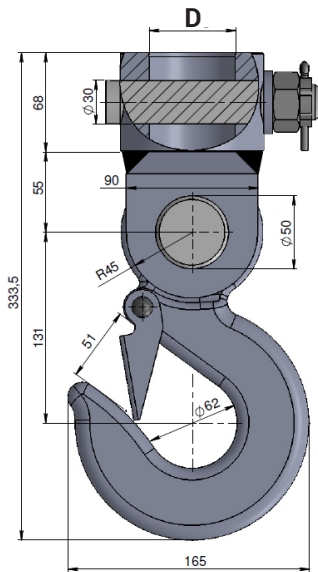

**KEY FEATURES**

- Very affordable rotator hook
- Linked in the hook's direction – easy to hook on and unhook
- Optimal fit

|          | ORHE 80/59/30 | ORHE 80/69/30 |
|----------|---------------|---------------|
| <b>D</b> | 59,3          | 69,3          |

**MODEL SPECIFICATIONS**

| MODEL         | Kg  | ton |
|---------------|-----|-----|
| ORHE 80/59/30 | 9   | 5   |
| ORHE 80/69/30 | 8,5 | 5   |