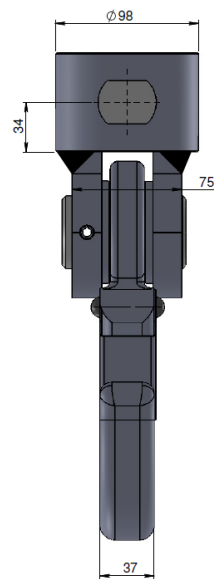

**KEY FEATURES**

- Very affordable rotator hook
- Linked in the hook's direction – easy to hook on and unhook
- Optimal fit

|          | ORHE 80/59/30 | ORHE 80/69/30 |
|----------|---------------|---------------|
| <b>D</b> | 59,3          | 69,3          |

**MODEL SPECIFICATIONS**

| MODEL         | Kg  | ton |
|---------------|-----|-----|
| ORHE 80/59/30 | 9   | 5   |
| ORHE 80/69/30 | 8,5 | 5   |